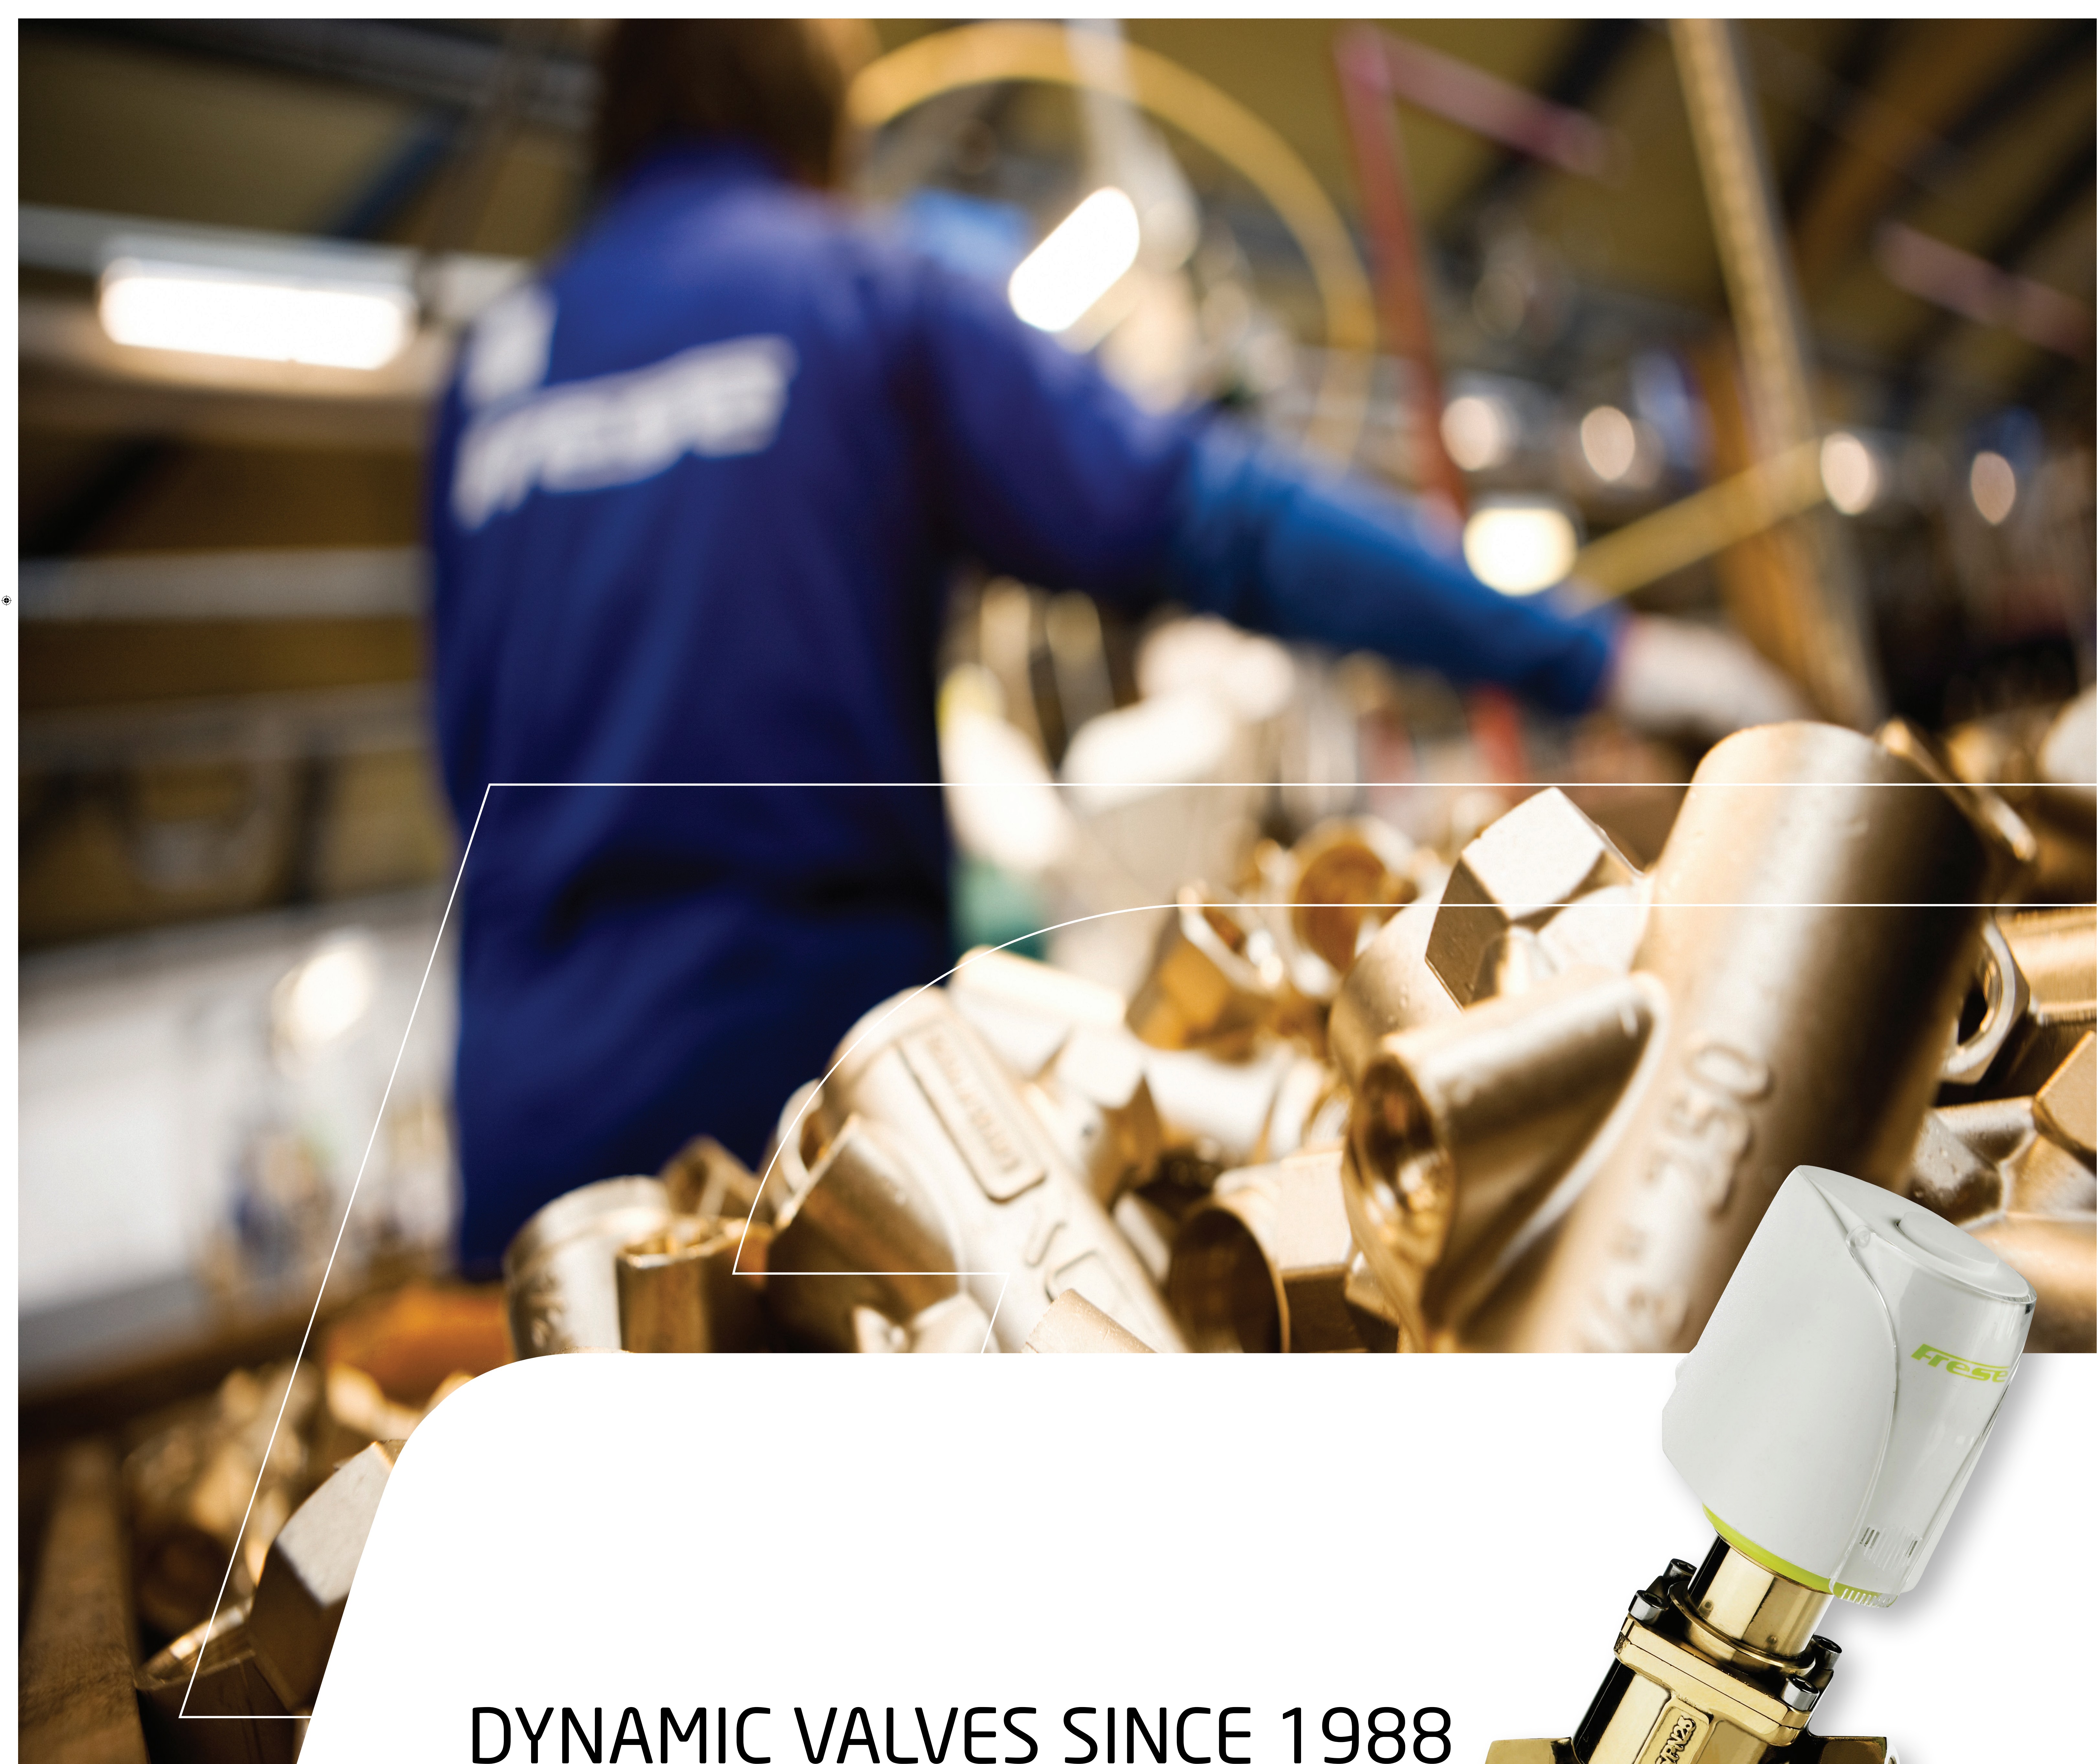

Frese 25 years anniversary

25 YEARS

At the heart of Flow control

KNOWLEDGE

QUALITY

INNOVATION

MANUFACTURING
EXCELLENCE

CUSTOMER FOCUS

DYNAMIC VALVES SINCE 1988

- 25 years of Knowledge
- 25 years of Innovation
- 25 years of Customer Focus
- 25 years of Quality
- 25 years of Manufacturing Excellence